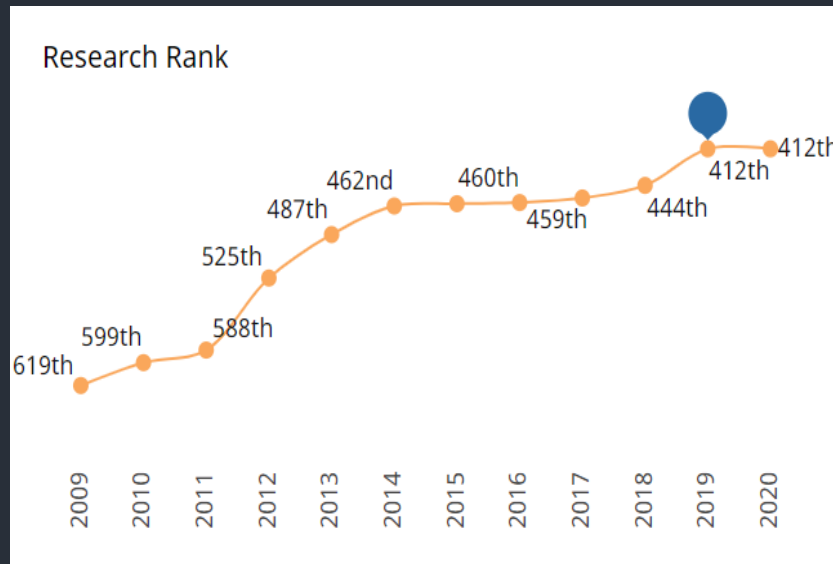

QUEM SOMOS

Research Rank

● Universidade Federal do Rio de Janeiro ✕

● Universidade Federal Fluminense ✕

● Universidade do Estado do Rio de Janeiro ✕

● Instituto Federal de Educacao, Ciencas e Tecnologia ✕

● Universidade Federal Rural do Rio de Janeiro ✕

● Universidade Federal do Estado do Rio de Janeiro ✕